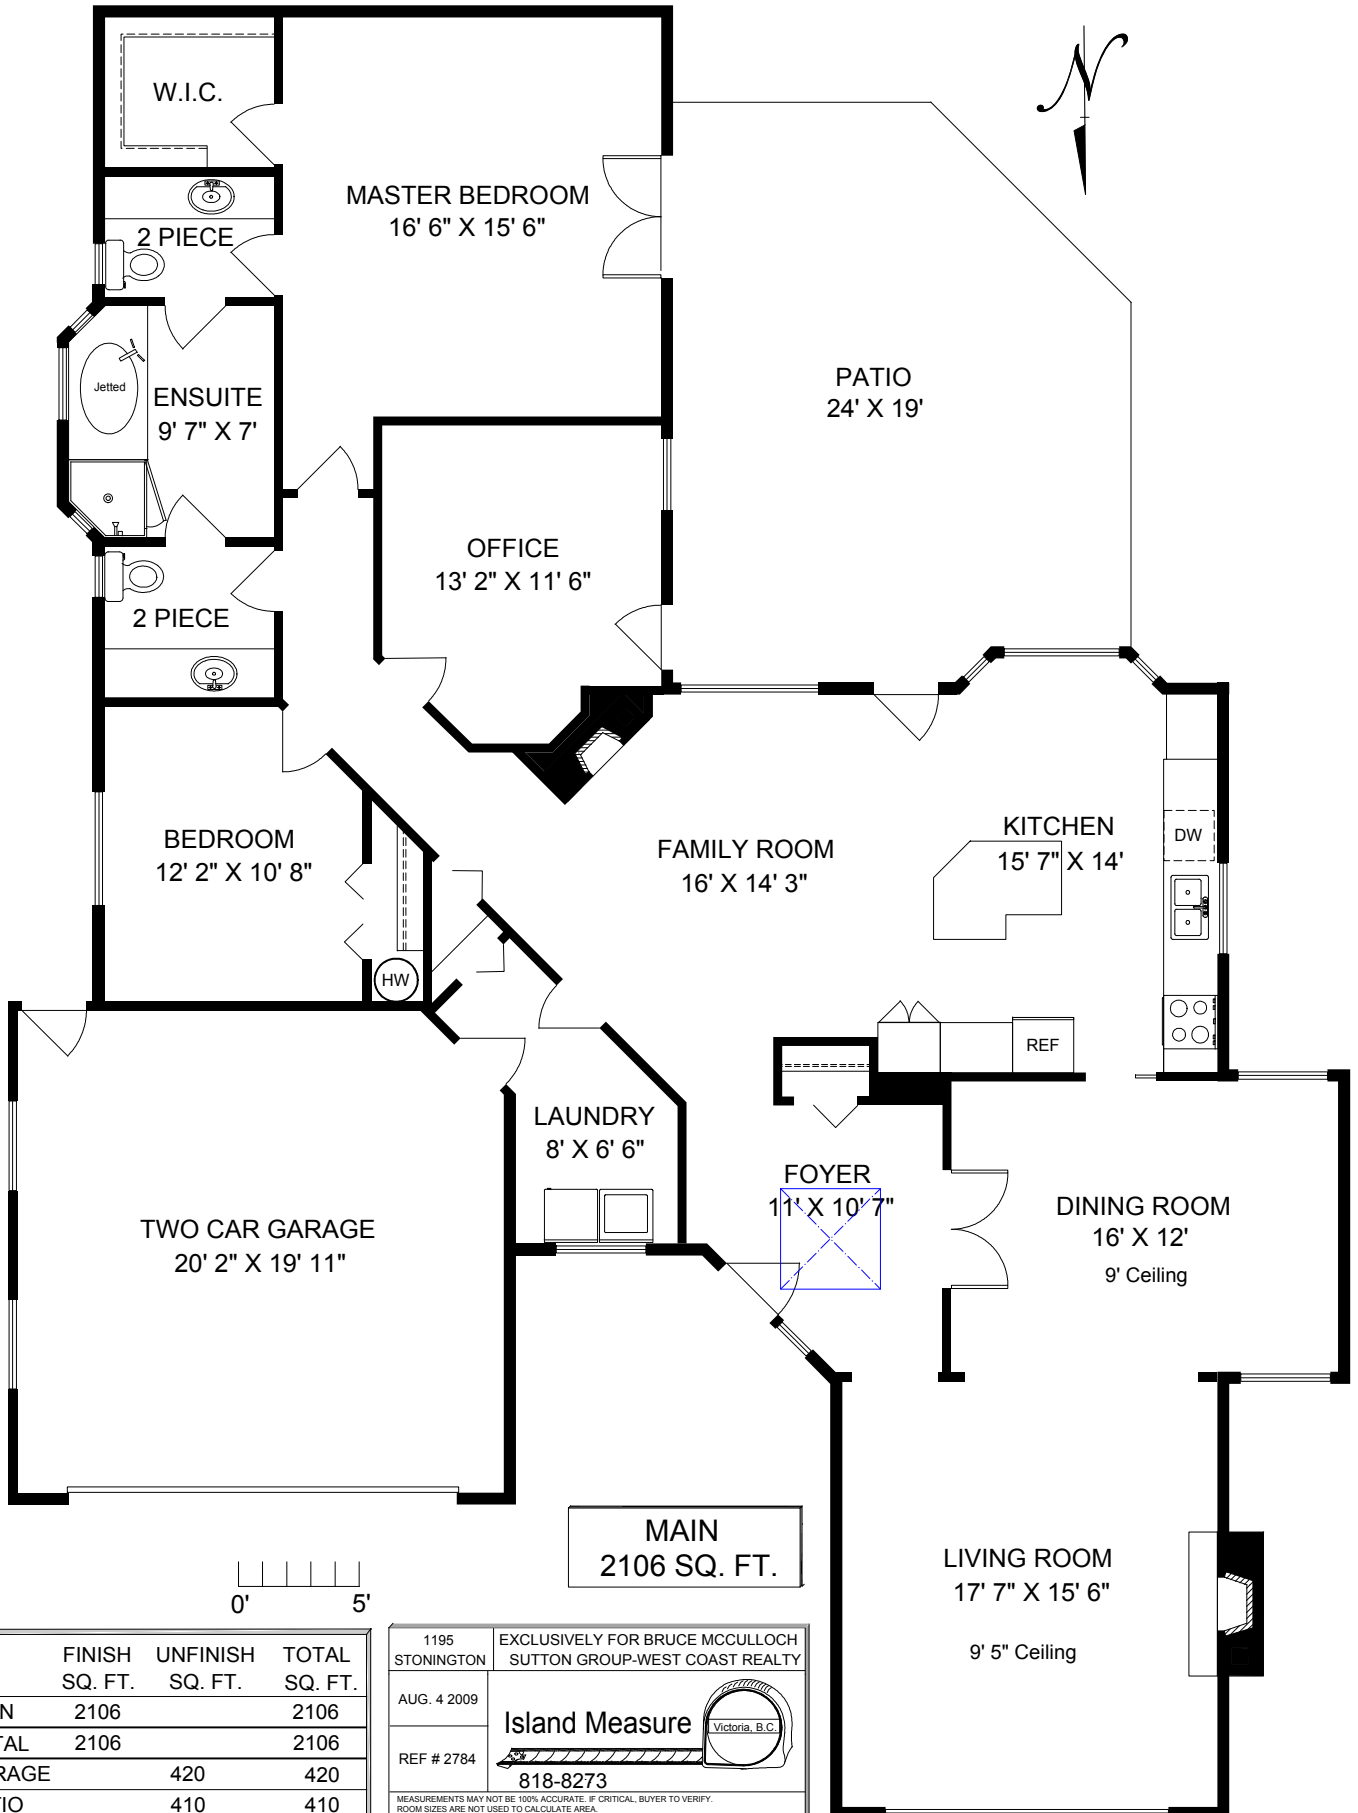

1195 STONINGTON PLACE

MAIN
2106 SQ. FT.

	FINISH SQ. FT.	UNFINISH SQ. FT.	TOTAL SQ. FT.
MAIN	2106		2106
TOTAL	2106		2106
GARAGE		420	420
PATIO		410	410

1195 STONINGTON
EXCLUSIVELY FOR BRUCE MCCULLOCH
SUTTON GROUP-WEST COAST REALTY

AUG. 4 2009

REF # 2784

Island Measure Victoria, B.C.

818-8273

MEASUREMENTS MAY NOT BE 100% ACCURATE. IF CRITICAL, BUYER TO VERIFY.
ROOM SIZES ARE NOT USED TO CALCULATE AREA.
FLOOR PLANS ARE PROVIDED FOR CONVENIENCE ONLY.