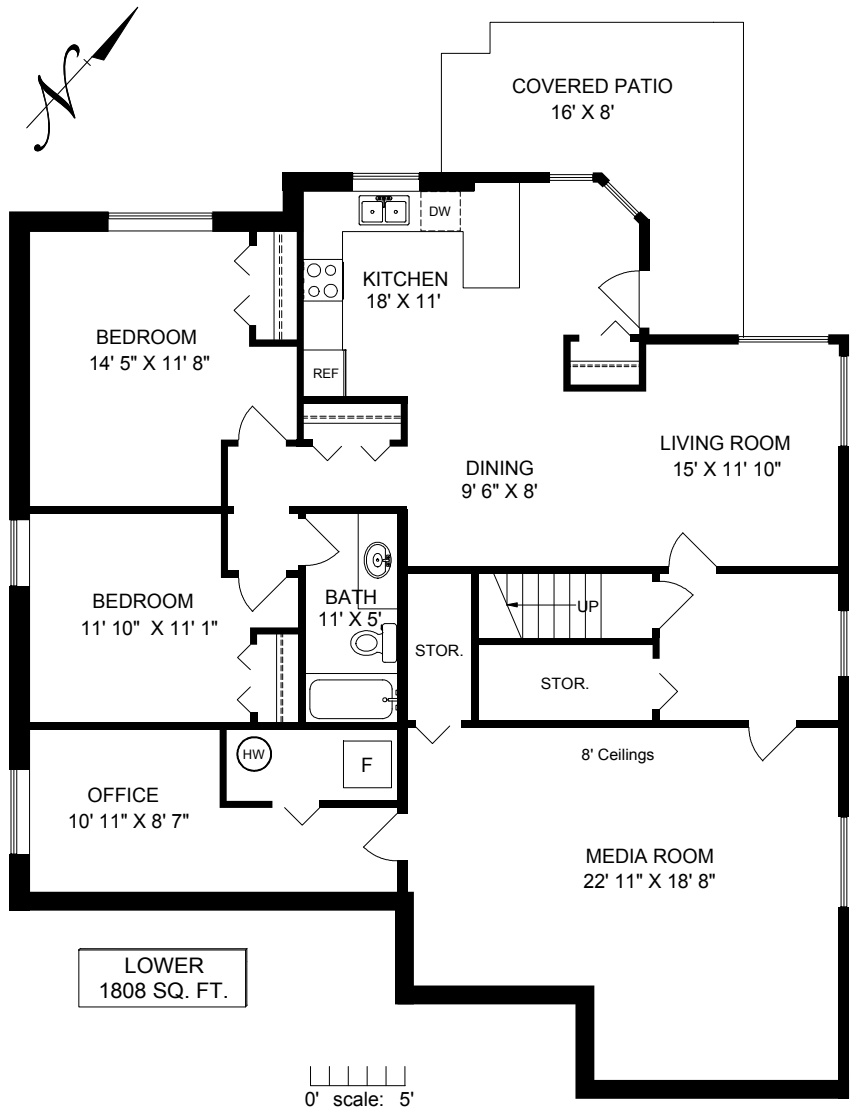

2180 RIDGEDOWN PLACE

	FINISH SQ. FT.	UNFINISH SQ. FT.	TOTAL SQ. FT.
MAIN	1821		1821
LOWER	1808		1808
TOTAL	3629		3629
GARAGE		437	437
DECKS		374	374
PATIO		168	168

2180 RIDGEDOWN	EXCLUSIVELY FOR BRUCE MCCULLOCH SUTTON GROUP-WEST COAST REALTY
JAN 18, 2010	
REF # 2890	
818-8273	
<small>MEASUREMENTS MAY NOT BE 100% ACCURATE. IF CRITICAL, BUYER TO VERIFY. ROOM SIZES ARE NOT USED TO CALCULATE AREA. FLOOR PLANS ARE PROVIDED FOR CONVENIENCE ONLY.</small>	