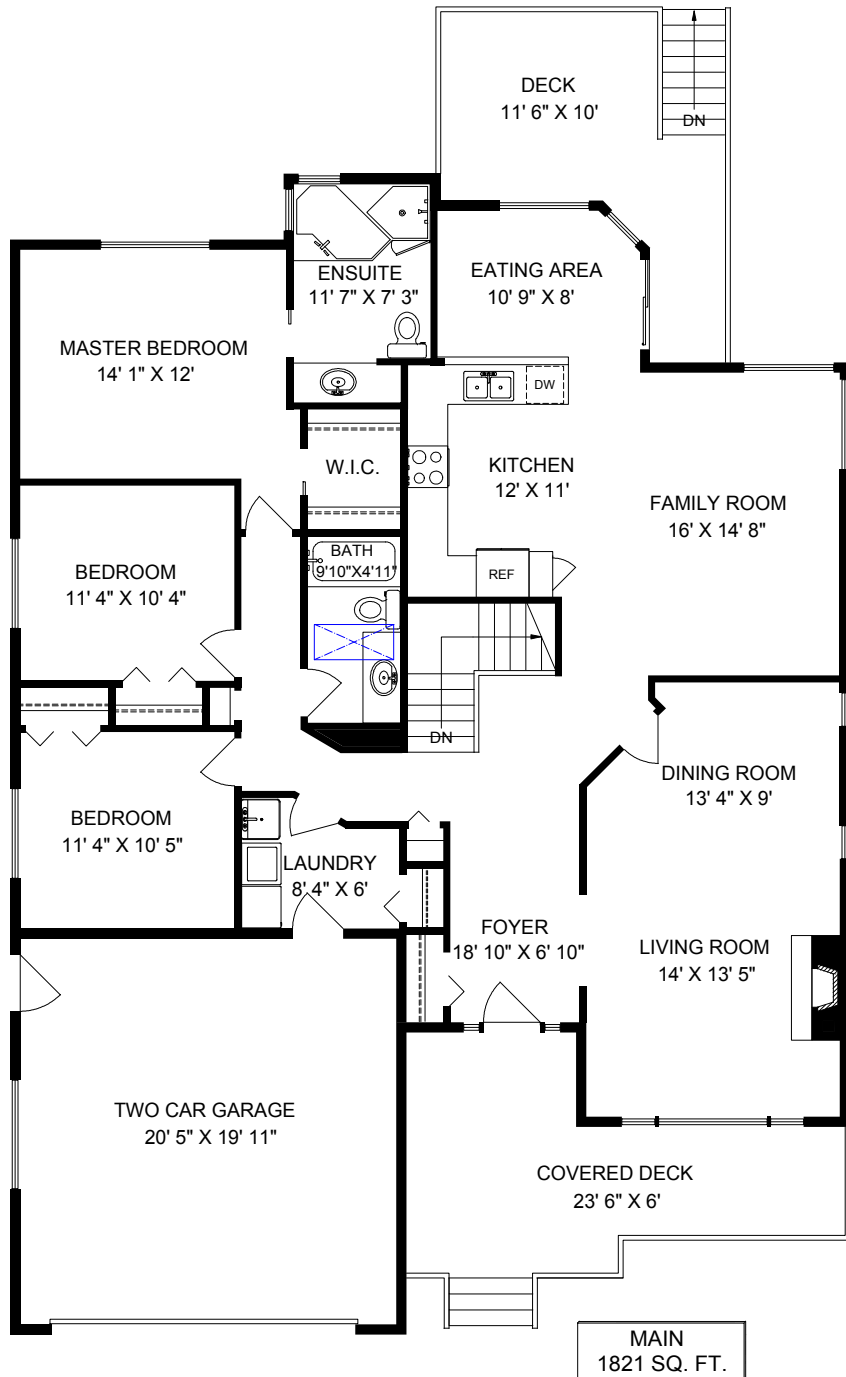

2180 RIDGEDOWN PLACE

	FINISH SQ. FT.	UNFINISH SQ. FT.	TOTAL SQ. FT.
MAIN	1821		1821
LOWER	1808		1808
TOTAL	3629		3629
GARAGE		437	437
DECKS		374	374
PATIO		168	168

2180 RIDGEDOWN	EXCLUSIVELY FOR BRUCE MCCULLOCH SUTTON GROUP-WEST COAST REALTY
JAN 18, 2010	
REF # 2890	
818-8273	
<small>MEASUREMENTS MAY NOT BE 100% ACCURATE. IF CRITICAL, BUYER TO VERIFY. ROOM SIZES ARE NOT USED TO CALCULATE AREA. FLOOR PLANS ARE PROVIDED FOR CONVENIENCE ONLY.</small>	